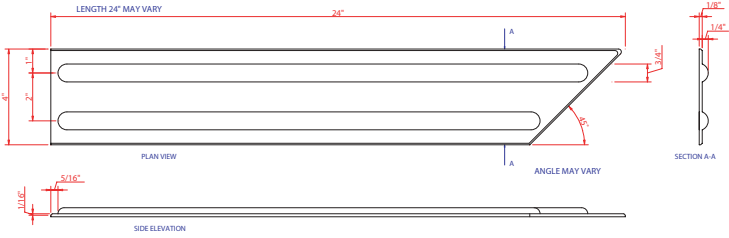

VISUL CORPORATION

PATHFINDER - GUIDANCE PRODUCT

MODULE A - RADIUS END RIB
LENGTH 24" MAY VARY

SQUARE END TILE

DESIGN PROPERTY OF VISUL CORPORATION

MODULE A - RADIUS END RIB
LENGTH 24" MAY VARY

MITRE END TILE

DESIGN PROPERTY OF VISUL CORPORATION

VISUL CORPORATION

PATHFINDER - GUIDANCE PRODUCT

MODULE B - TRUNCATED END RIB
LENGTH 24" MAY VARY

SQUARE END TILE

DESIGN PROPERTY OF VISUL CORPORATION

MODULE B - TRUNCATED END RIB
LENGTH 24" MAY VARY

MITRE END TILE

DESIGN PROPERTY OF VISUL CORPORATION