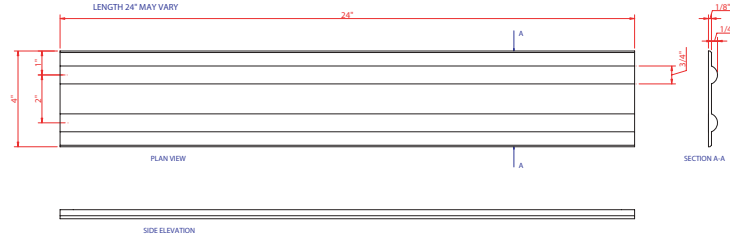

VISUL CORPORATION

PATHFINDER - GUIDANCE PRODUCT

MODULE A - RADIUS END RIB
LENGTH 24" MAY VARY

SQUARE END TILE

DESIGN PROPERTY OF VISUL CORPORATION

MODULE A - RADIUS END RIB
LENGTH 24" MAY VARY

MITRE END TILE

DESIGN PROPERTY OF VISUL CORPORATION

VISUL CORPORATION

PATHFINDER - GUIDANCE PRODUCT

MODULE B - TRUNCATED END RIB
LENGTH 24" MAY VARY

SQUARE END TILE

DESIGN PROPERTY OF VISUL CORPORATION

MODULE B - TRUNCATED END RIB
LENGTH 24" MAY VARY