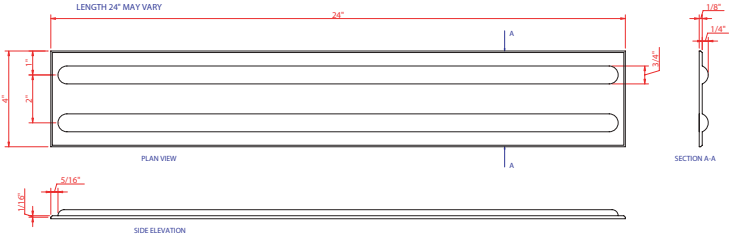

VISUL CORPORATION

PATHFINDER - GUIDANCE PRODUCT

MODULE A - RADIUS END RIB
LENGTH 24" MAY VARY

SQUARE END TILE

DESIGN PROPERTY OF VISUL CORPORATION

MODULE A - RADIUS END RIB
LENGTH 24" MAY VARY

MITRE END TILE

DESIGN PROPERTY OF VISUL CORPORATION

VISUL CORPORATION

PATHFINDER - GUIDANCE PRODUCT

MODULE B - TRUNCATED END RIB
LENGTH 24" MAY VARY

SQUARE END TILE

DESIGN PROPERTY OF VISUL CORPORATION

MODULE B - TRUNCATED END RIB
LENGTH 24" MAY VARY