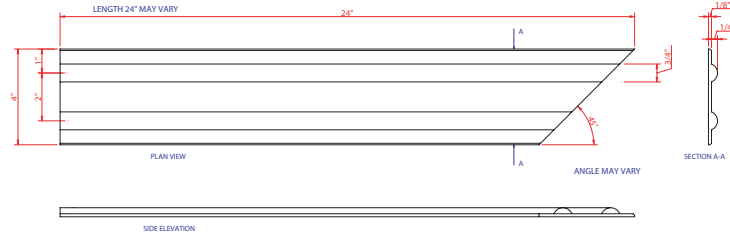

VISUL CORPORATION

PATHFINDER - GUIDANCE PRODUCT

MODULE A - RADIUS END RIB
LENGTH 24" MAY VARY

SQUARE END TILE

DESIGN PROPERTY OF VISUL CORPORATION

MODULE A - RADIUS END RIB
LENGTH 24" MAY VARY

MITRE END TILE

DESIGN PROPERTY OF VISUL CORPORATION

VISUL CORPORATION

PATHFINDER - GUIDANCE PRODUCT

MODULE B - TRUNCATED END RIB
LENGTH 24" MAY VARY

SQUARE END TILE

DESIGN PROPERTY OF VISUL CORPORATION

MODULE B - TRUNCATED END RIB
LENGTH 24" MAY VARY

MITRE END TILE

DESIGN PROPERTY OF VISUL CORPORATION