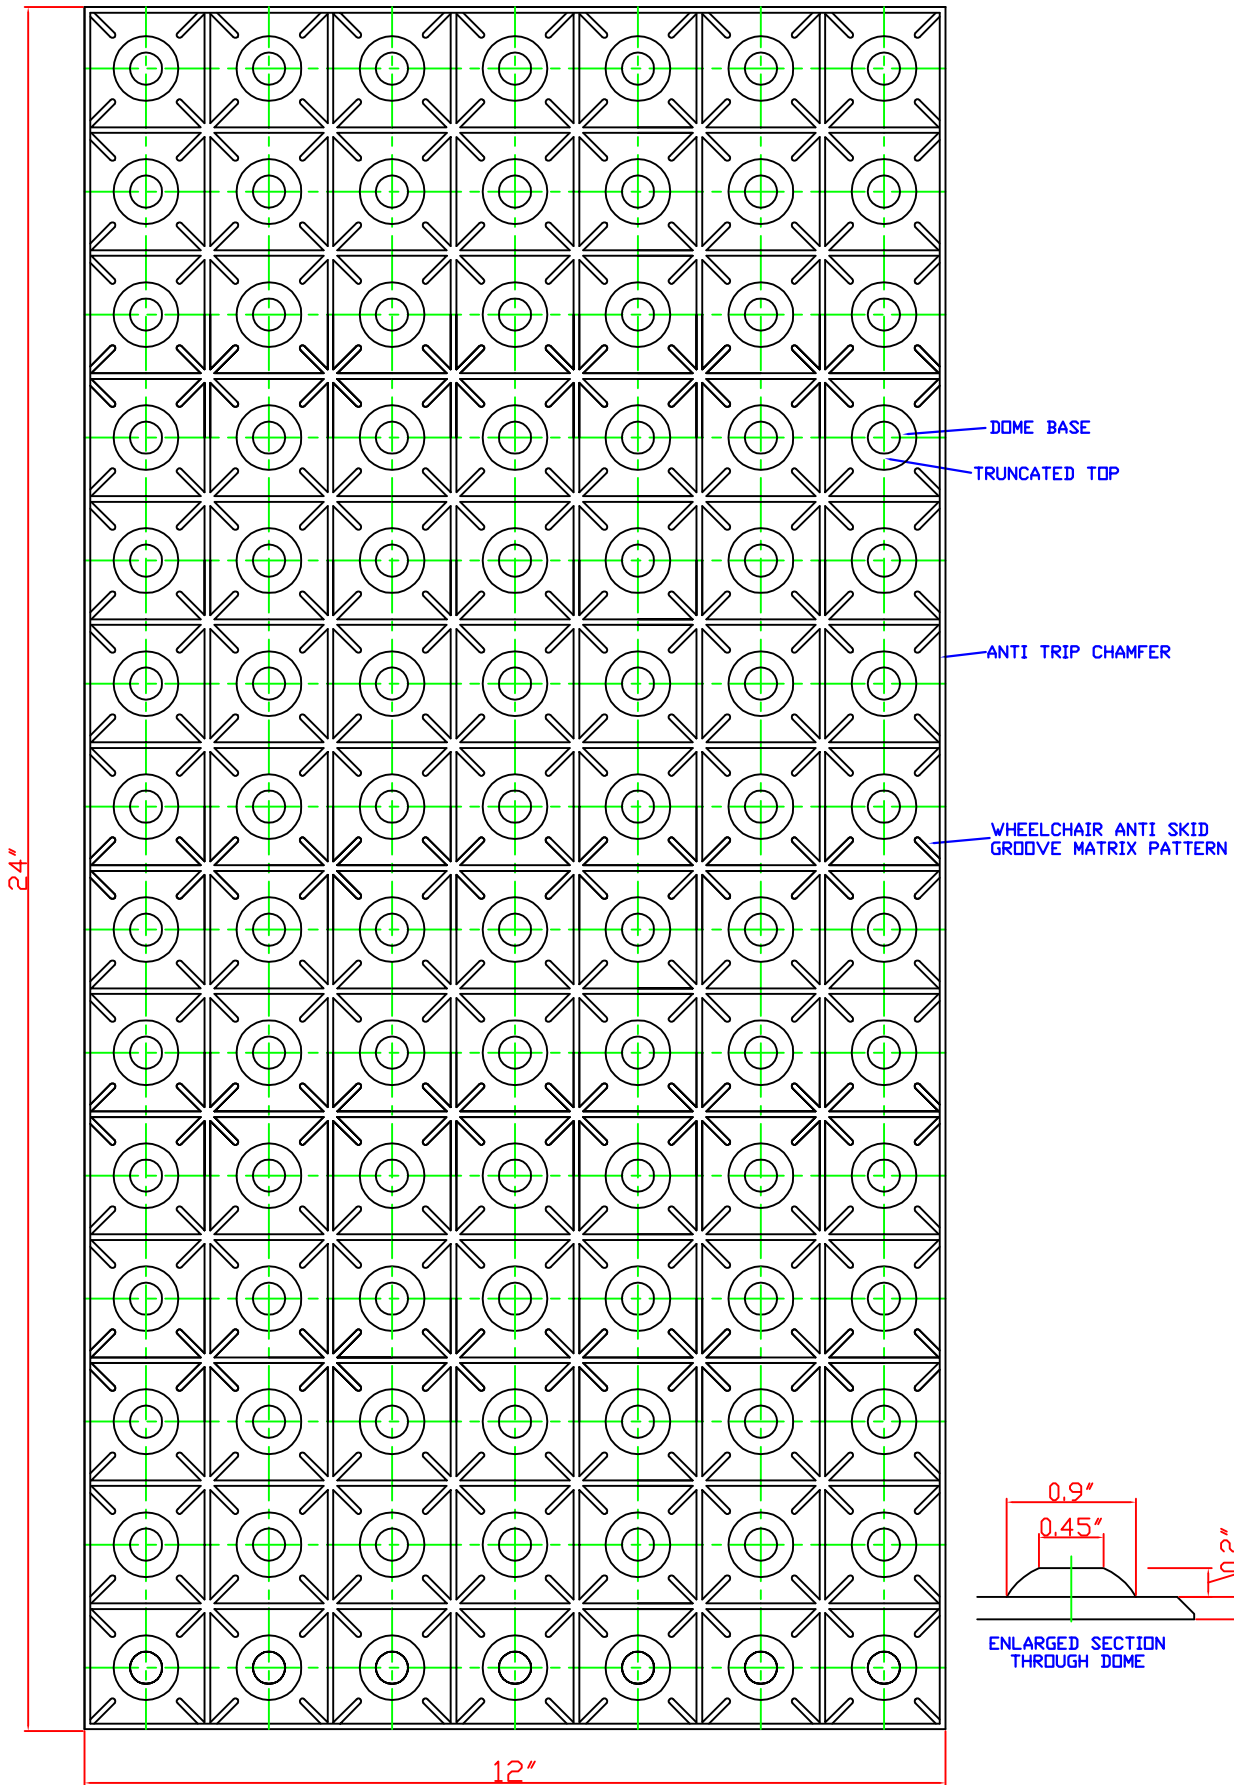

CALIFORNIA - TITLE 24 FORMAT  
DETECTABLE WARNING SURFACE  
TRUNCATED DOME TILE LAYOUT

ENLARGED SECTION THROUGH DOME